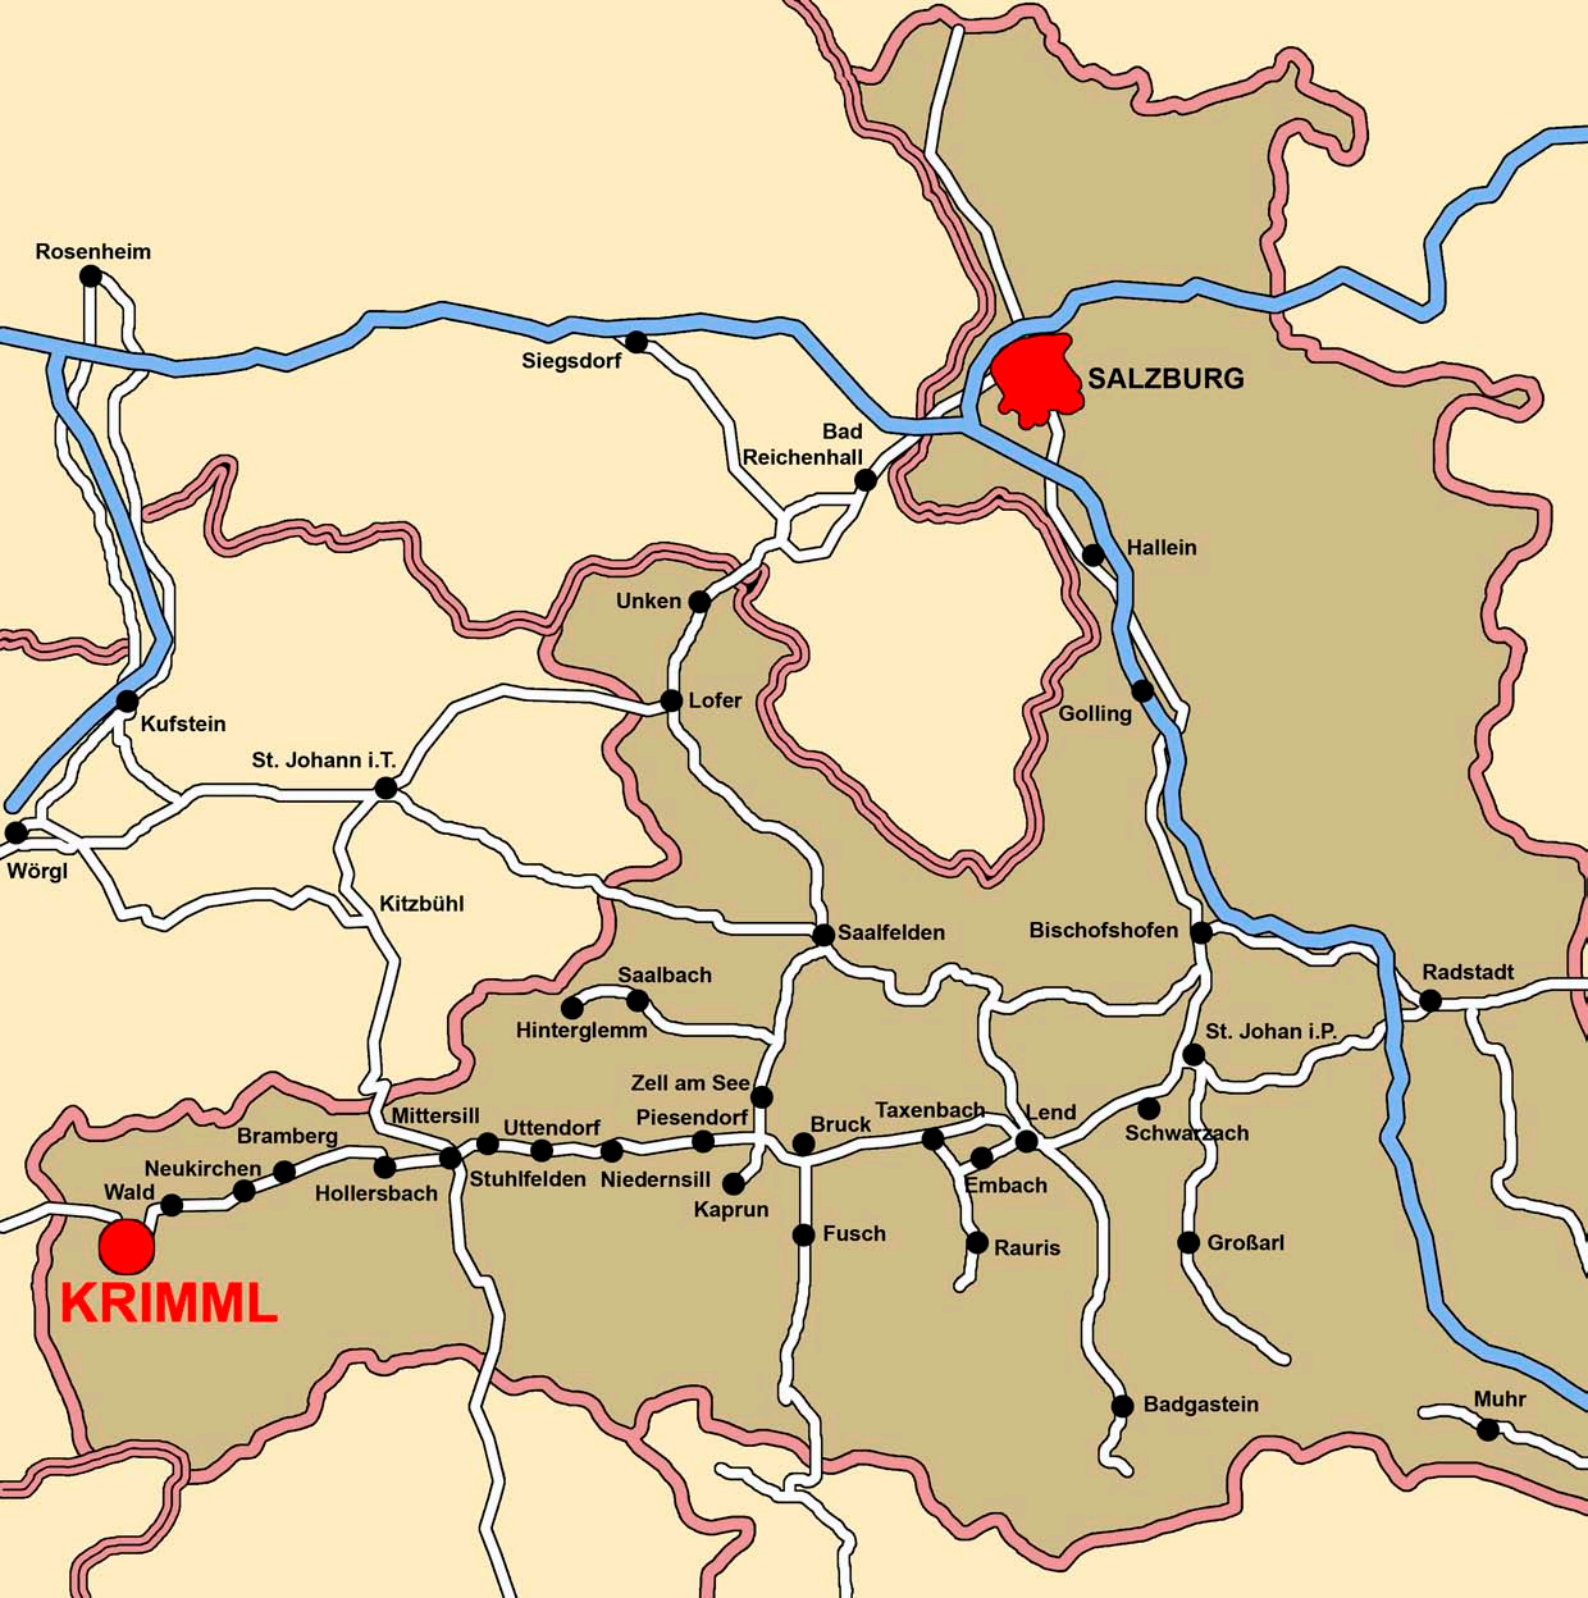

A stylized map of Austria and the Salzburg region. The main landmass of Austria is colored light yellow and labeled 'Österreich' in a large, bold, grey font. To the west, a smaller, darker yellow region is labeled 'Land Salzburg' in a bold, black font. The map has a simple black outline.

Österreich

Land
Salzburg

Rosenheim

Siegsdorf

SALZBURG

Bad Reichenhall

Hallein

Unken

Lofer

Golling

Kufstein

St. Johann i.T.

Wörgl

Kitzbühl

Saalfelden

Bischofshofen

Radstadt

Saalbach

Hinterglemm

St. Johan i.P.

Zell am See

Bruck

Taxenbach

Lend